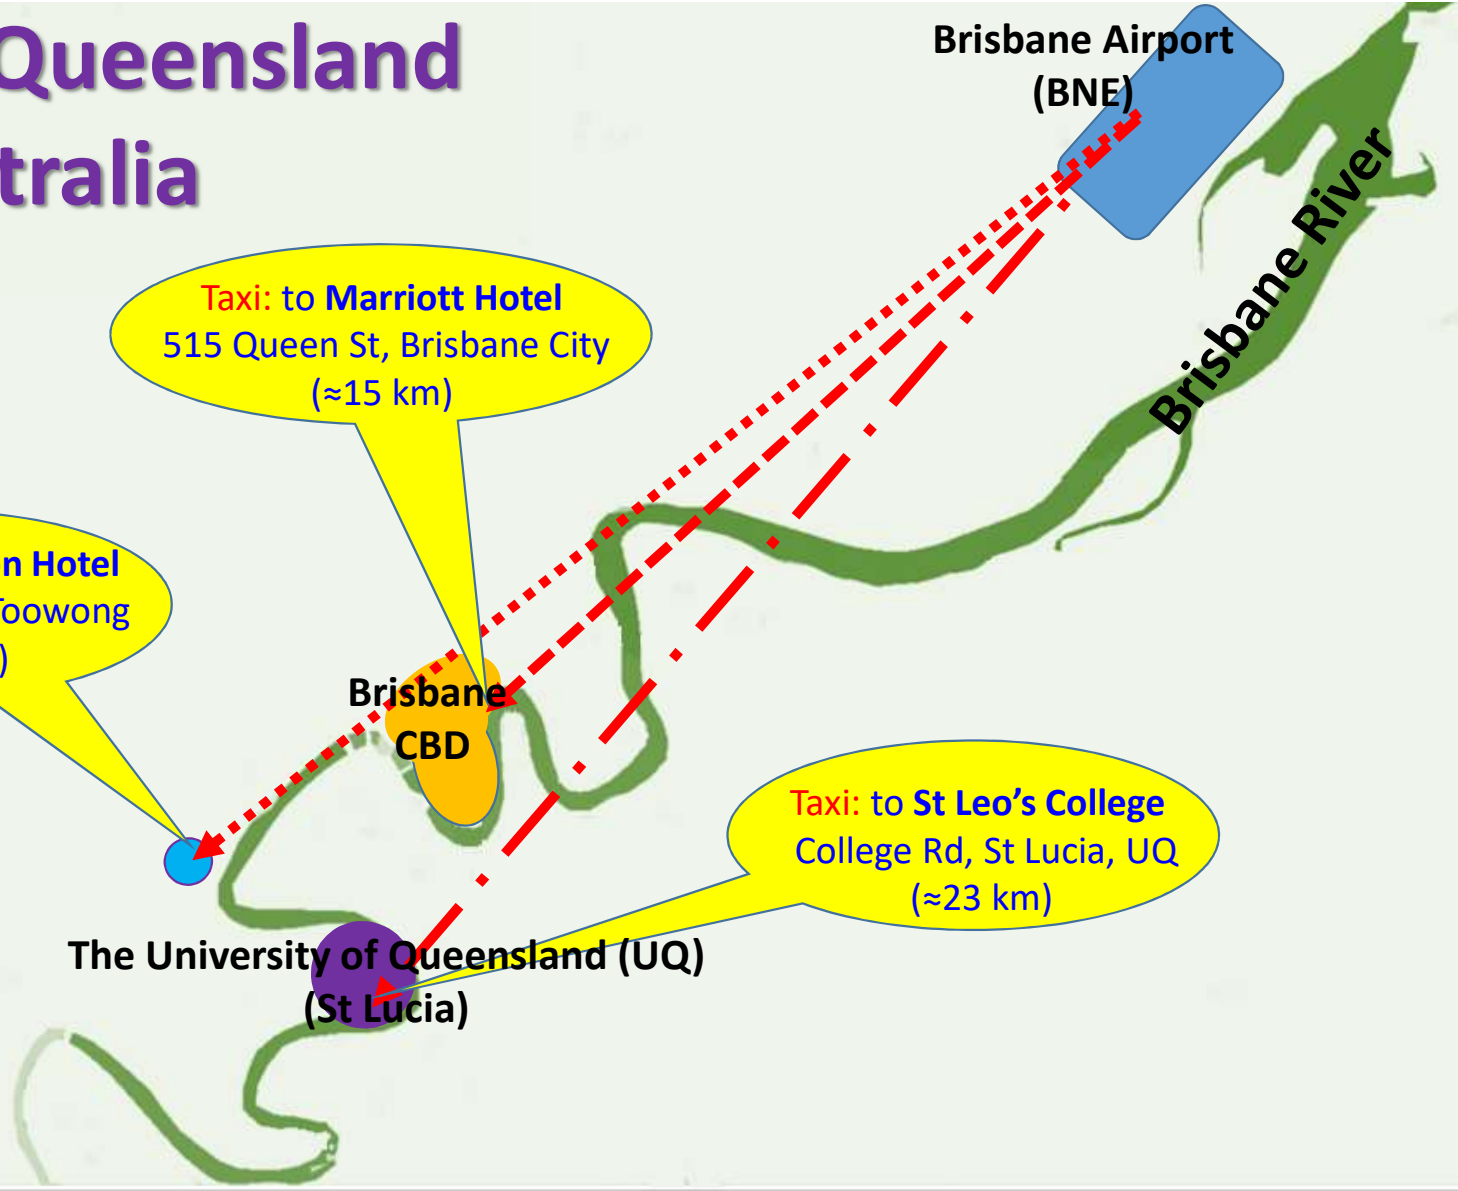

# Brisbane, Queensland Australia

Brisbane Airport  
(BNE)

Brisbane River

Taxi: to **Marriott Hotel**  
515 Queen St, Brisbane City  
(≈15 km)

Taxi: to **Jephson Hotel**  
63 Jephson St, Toowong  
(≈19 km)

Brisbane  
CBD

Taxi: to **St Leo's College**  
College Rd, St Lucia, UQ  
(≈23 km)

The University of Queensland (UQ)  
(St Lucia)

# The University of Queensland (UQ) (St Lucia Campus)

Brisbane River

**3FOSL**  
**The Women's College**  
(College Road, UQ)

CityCat Ferry  
UQ Terminal

UQ Bus Stop  
(Chancellors Place)

St Leo's College  
(College Road, UQ)

UQ lake

Sir Fred Schonell Drive

Carmody Road

Sir William MacGregor Drive

College Road

Upland Road

Sir William MacGregor Drive

Brisbane River